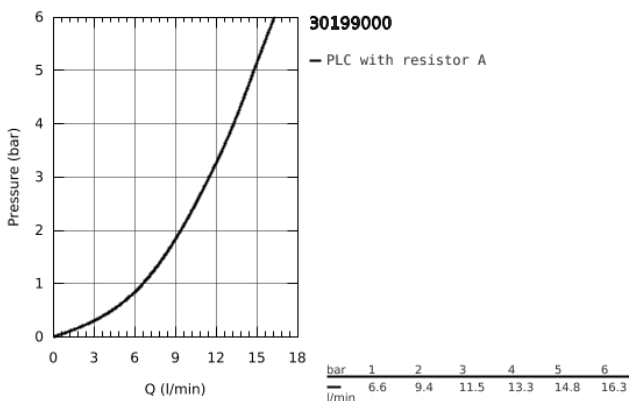

30 199 000 **EUROSMART COSMOPOLITAN SINGLE-LEVER SINK MIXER 1/2"**

**PRODUCT DESCRIPTION**

- Colour: Chrome
- medium spout
- monobloc installation
- GROHE Long-Life Shine finish
- GROHE SilkMove 35 mm ceramic cartridge with Eco-Override-Stop and cold start function
- mousseur
- adjustable flow rate limiter
- swivel tubular spout
- swivel area 140°
- flexible connection hoses
- rapid installation system
- Qualitel approval

## 30 199 000 EUROSMART COSMOPOLITAN SINGLE-LEVER SINK MIXER 1/2"