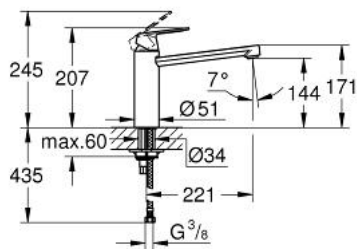

30 199 000 **EUROSMART COSMOPOLITAN SINGLE-LEVER SINK MIXER 1/2"**

**PRODUCT DESCRIPTION**

- Colour: Chrome
- medium spout
- monobloc installation
- GROHE Long-Life Shine finish
- GROHE SilkMove 35 mm ceramic cartridge with Eco-Override-Stop and cold start function
- mousseur
- adjustable flow rate limiter
- swivel tubular spout
- swivel area 140°
- flexible connection hoses
- rapid installation system
- Qualitel approval

### SPARE PARTS, October 2012 – now

- 1: Lever (Spare part-nr. 46828000)
- 2: Shield for cross handle (Spare part-nr. 46492000)
- 3: Screw ring (Spare part-nr. 46815000)
- 4: Cartridge (Spare part-nr. 46824000)
- 5: Replacement kit for seal (Spare part-nr. 46760000)
- 6: Flow restrictor (Spare part-nr. 13929000)
- 7: Shank mounting kit (Spare part-nr. 46249000)
- 8: Mounting wrench (Spare part-nr. 19017000)\*
- 9: Socket Spanner (Spare part-nr. 19332000)\*