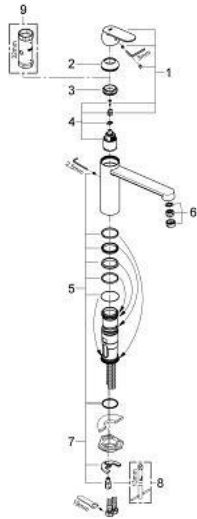

30 199 000 **EUROSMART COSMOPOLITAN SINGLE-LEVER SINK MIXER 1/2"**

**PRODUCT DESCRIPTION**

- Colour: Chrome
- medium spout
- monobloc installation
- GROHE Long-Life Shine finish
- GROHE SilkMove 35 mm ceramic cartridge with Eco-Override-Stop and cold start function
- mousseur
- adjustable flow rate limiter
- swivel tubular spout
- swivel area 140°
- flexible connection hoses
- rapid installation system
- Qualitel approval

## 30 199 000 EUROSMART COSMOPOLITAN SINGLE-LEVER SINK MIXER 1/2"

### SPARE PARTS, October 2012 – now

- 1: Lever (Spare part-nr. 46828000)
- 2: Shield for cross handle (Spare part-nr. 46492000)
- 3: Screw ring (Spare part-nr. 46815000)
- 4: Cartridge (Spare part-nr. 46824000)
- 5: Replacement kit for seal (Spare part-nr. 46760000)
- 6: Flow restrictor (Spare part-nr. 13929000)
- 7: Shank mounting kit (Spare part-nr. 46249000)
- 8: Mounting wrench (Spare part-nr. 19017000)\*
- 9: Socket Spanner (Spare part-nr. 19332000)\*