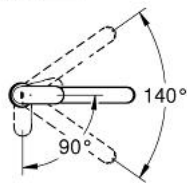

30 199 000 **EUROSMART COSMOPOLITAN SINGLE-LEVER SINK MIXER 1/2"**

**PRODUCT DESCRIPTION**

- Colour: Chrome
- medium spout
- monobloc installation
- GROHE Long-Life Shine finish
- GROHE SilkMove 35 mm ceramic cartridge with Eco-Override-Stop and cold start function
- mousseur
- adjustable flow rate limiter
- swivel tubular spout
- swivel area 140°
- flexible connection hoses
- rapid installation system
- Qualitel approval

### SPARE PARTS, October 2012 – now

- 1: Lever (Spare part-nr. 46828000)
- 2: Shield for cross handle (Spare part-nr. 46492000)
- 3: Screw ring (Spare part-nr. 46815000)
- 4: Cartridge (Spare part-nr. 46824000)
- 5: Replacement kit for seal (Spare part-nr. 46760000)
- 6: Flow restrictor (Spare part-nr. 13929000)
- 7: Shank mounting kit (Spare part-nr. 46249000)
- 8: Mounting wrench (Spare part-nr. 19017000)\*
- 9: Socket Spanner (Spare part-nr. 19332000)\*